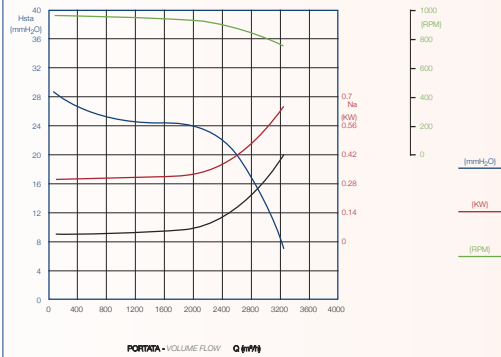

DA 10/10
cod. 713369

Watt: **245**
Poles: **6P**
Speed: **1V**
Power supply: **230V 50 Hz**
Prot IP: **30**
Speed control: **MVL 600**
AMP Max: **2,3**
RPM speed: **890**
Temp. Max C°: **70**