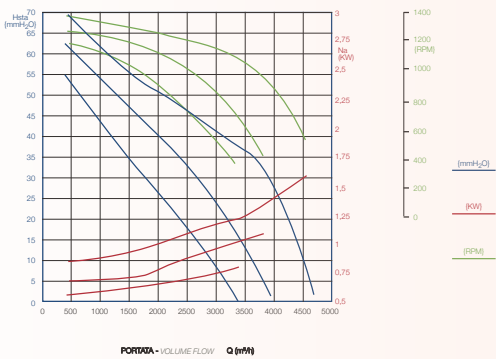

DA 12/12
cod. 712314

Watt: **800**
Poles: **4P**
Speed: **3V**
Power supply: **230V 50 Hz**
Prot IP: **20**
Speed control: **Switch**
AMP Max: **6,5**
RPM speed: **1100**
Temp. Max C°: **45**