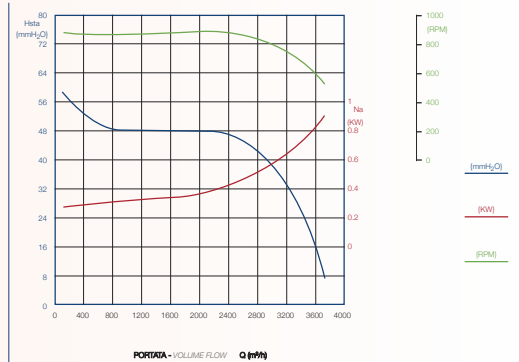

DA 10/10
cod. 713376C

Watt: **550**
Poles: **4P**
Speed: **1V**
Power supply: **220/240V 50 Hz**
Prot IP: **30**
Speed control: **MVL 1800**
AMP Max: **3,8**
RPM speed: **1200**
Temp. Max C°: **70**