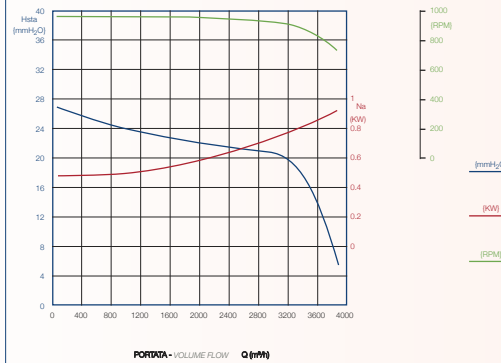

DA 10/10
cod. 713375

Watt: **373**
Poles: **6P**
Speed: **1V**
Power supply: **230V 50 Hz**
Prot IP: **20**
Speed control: **MVL 1000**
AMP Max: **4**
RPM speed: **850**
Temp. Max C°: **45**