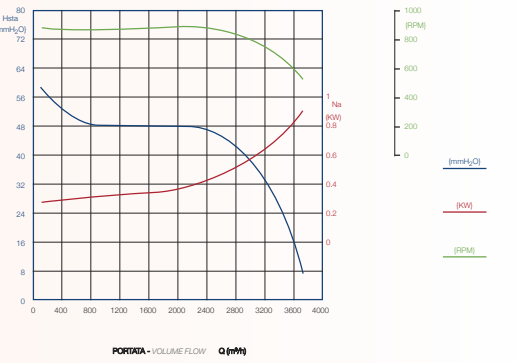

DA 10/10
cod. 713373C

Watt: **550**
Poles: **4P**
Speed: **1V**
Power supply: **230V 50 Hz**
Prot IP: **30**
Speed control: **MVL 1800**
AMP Max: **3,8**
RPM speed: **1380**
Temp. Max C°: **70**