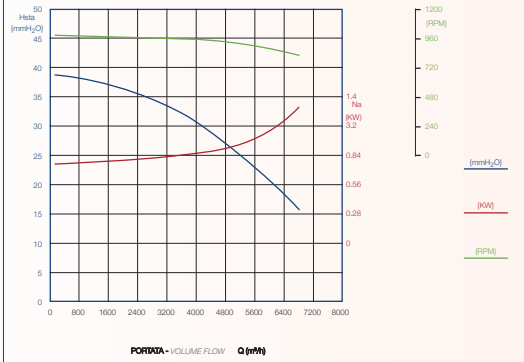

DA 12/9
cod. 712311

Watt: **1100**
Poles: **6P**
Speed: **1V**
Power supply: **230/400V 50 Hz**
Prot IP: **20**
Speed control: **---**
AMP Max: **6,3/3,6**
RPM speed: **920**
Temp. Max C°: **45**