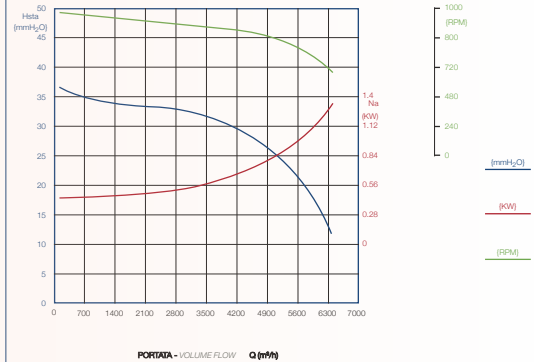

DA 12/12
cod. 713395C

Watt: **745**
Poles: **6P**
Speed: **1V**
Power supply: **230V 60 Hz**
Prot IP: **20**
Speed control: **MV 3500**
AMP Max: **6**
RPM speed: **940**
Temp. Max C°: **45**