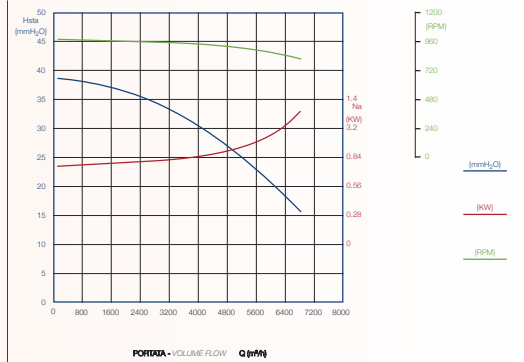

DA 12/9
cod. 713394

Watt: **1100**
Poles: **6P**
Speed: **1V**
Power supply: **230/400V 50 Hz**
Prot IP: **30**
Speed control: **---**
AMP Max: **6,3/3,6**
RPM speed: **920**
Temp. Max C°: **70**