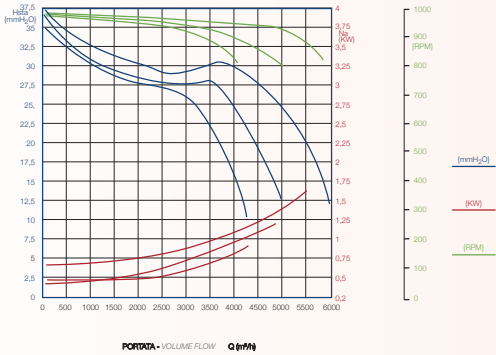

DA 12/12
cod. 7133G01CD

Watt: **736**
Poles: **6P**
Speed: **3V**
Power supply: **220/240V 50 Hz**
Prot IP: **20**
Speed control: **Switch**
AMP Max: **5,5**
RPM speed: **950**
Temp. Max C°: **45**