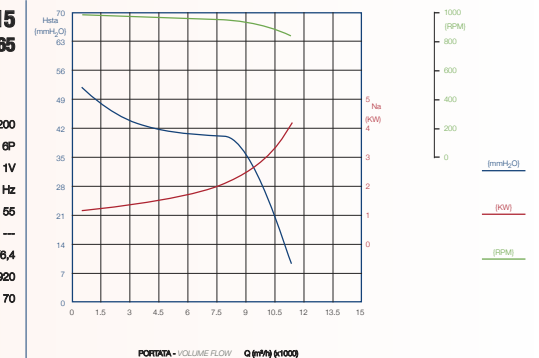

DA 15/15
cod. 712365

Watt: **2200**
Poles: **6P**
Speed: **1V**
Power supply: **230/400V 50 Hz**
Prot IP: **55**
Speed control: **---**
AMP Max: **11/6,4**
RPM speed: **920**
Temp. Max C°: **70**