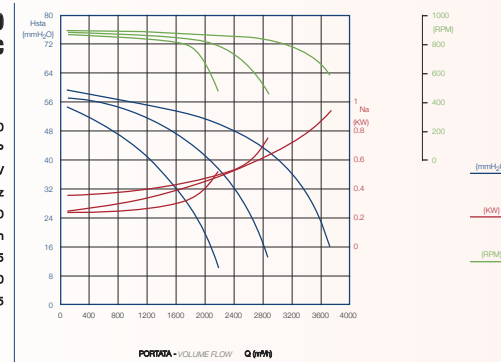

DA 10/10
cod. 713378C

Watt: **550**
Poles: **4P**
Speed: **3V**
Power supply: **230V 50 Hz**
Prot IP: **20**
Speed control: **Switch**
AMP Max: **5**
RPM speed: **1250**
Temp. Max C°: **45**