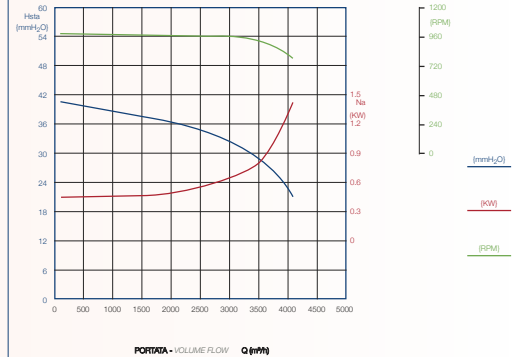

DA 12/9
cod. 713392

Watt: **550**
Poles: **6P**
Speed: **1V**
Power supply: **230V 50 Hz**
Prot IP: **20**
Speed control: **MVL 1800**
AMP Max: **4,5**
RPM speed: **880**
Temp. Max C°: **45**