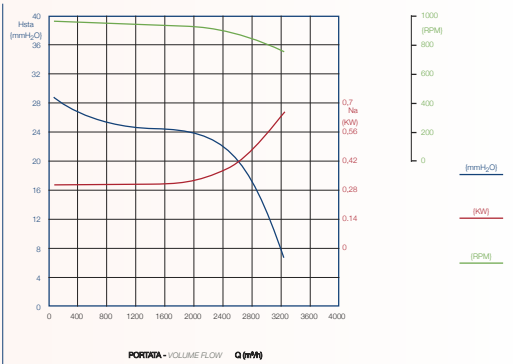

Watt: **550**
Poles: **4P**
Speed: **3V**
Power supply: **230V 50 Hz**
Prot IP: **20**
Speed control: **Switch**
AMP Max: **5**
RPM speed: **1250**
Temp. Max C°: **45**

DA 10/10
cod. 712309

Watt: **245**
Poles: **6P**
Speed: **1V**
Power supply: **230V 50 Hz**
Prot IP: **20**
Speed control: **MVL 600**
AMP Max: **2,7**
RPM speed: **880**
Temp. Max C°: **45**