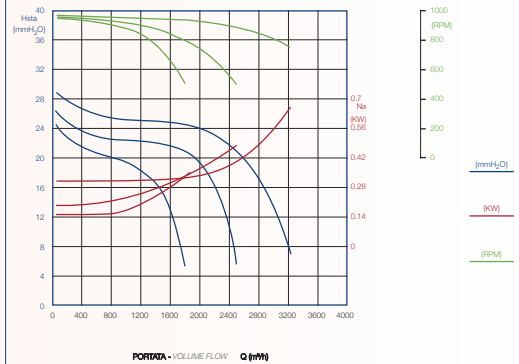

DA 10/10
cod. 713370

Watt: **245**
Poles: **6P**
Speed: **3V**
Power supply: **230V 50/60 Hz**
Prot IP: **20**
Speed control: **Switch**
AMP Max: **2,6**
RPM speed: **890**
Temp. Max C°: **45**