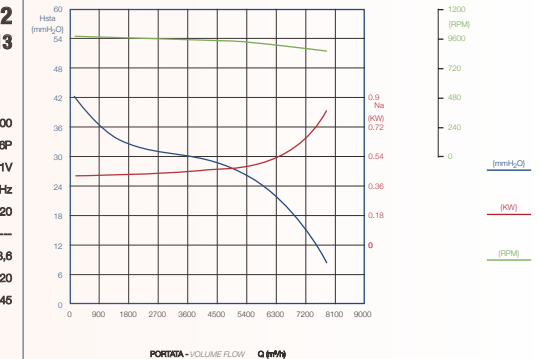

DA 12/12
cod. 712313

Watt: **1100**
Poles: **6P**
Speed: **1V**
Power supply: **230/400V 50 Hz**
Prot IP: **20**
Speed control: **---**
AMP Max: **6,3/3,6**
RPM speed: **920**
Temp. Max C°: **45**