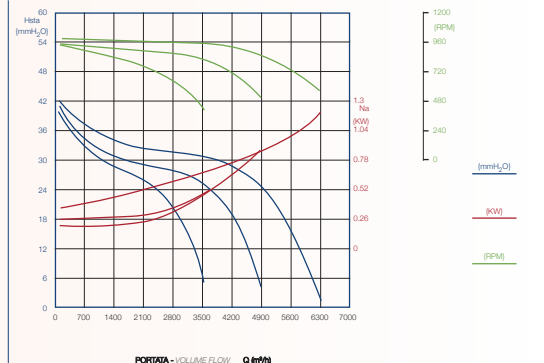

DA 12/12
cod. 713396

Watt: **560**
Poles: **6P**
Speed: **3V**
Power supply: **230V 50 Hz**
Prot IP: **20**
Speed control: **Switch**
AMP Max: **4,4**
RPM speed: **920**
Temp. Max C°: **45**