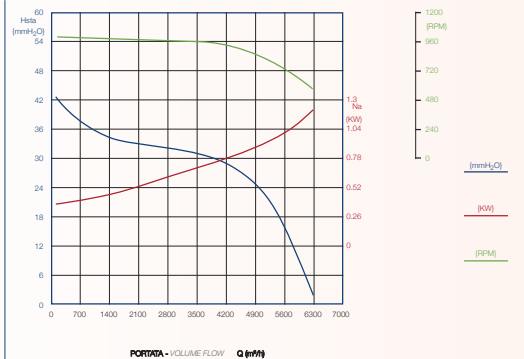

DA 12/12
cod. 713397

Watt: **570**
Poles: **6P**
Speed: **1V**
Power supply: **230V 50 Hz**
Prot IP: **20**
Speed control: **MVL 1800**
AMP Max: **4,5**
RPM speed: **880**
Temp. Max C°: **45**