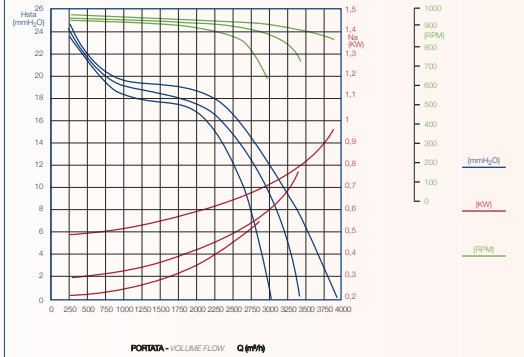

DA 10/10
cod. 713379

Watt: **550**
Poles: **6P**
Speed: **3V**
Power supply: **230V 50 Hz**
Prot IP: **20**
Speed control: **Switch**
AMP Max: **5,5**
RPM speed: **890**
Temp. Max C°: **45**